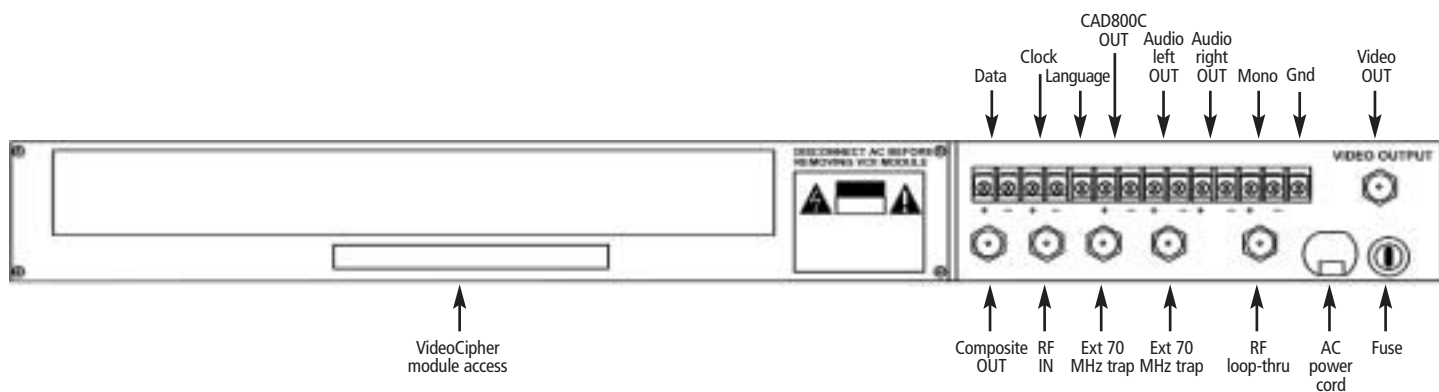

MT650

SPECIFICATIONS

RF MT650

- Input frequency range . . . . .950 – 1450 MHz
- Input level . . . . .-25 – -65 dBm
- Final IF frequency . . . . .70 MHz
- Stock IF bandwidth . . . . .30 MHz

VIDEO MT650 (bypass mode)

- Chroma-luma delay . . . . .25 n-sec
- Field-time distortion . . . . .3.0 IRE
- Short-time distortion . . . . .3.0 IRE
- Differential gain 3.0%
- Differential phase . . . . .3°
- Signal to noise ratio . . . . .60 dB

AUDIO MT650 (bypass mode)

- #1 audio frequency (fixed) . . . . .6.8 MHz
- #2 audio frequency (agile) . . . . .5 – 8.5 MHz
- Frequency response . . . . .1 dB
- Output impedance (balance) . . . . .600 ohms
- Output level . . . . .+18 dBm
- Harmonic distortion 1.0%

GENERAL MT650

- Primary power . . . . .115 VAC
- Primary frequency . . . . .50 – 60 Hz
- Current consumption . . . . .20 W
- Size . . . . .19"W x 12"D x 1.75"H

* Specifications subject to change without notice. For the latest information go to www.standardcomm.com.

** Trademarks are the property of their respective owners.

United States
Corporate Headquarters
1111 Knox Street,
Torrance CA 90502
310-532-5300
800-745-2445
310-532-0397 fax
SatcommSales@stdcom.com

Canada
747 Monogham Road,
Peterborough, Ontario
Canada K9J5K2
705-748-3255
800-638-4741
705-748-4535 fax
gcampbell@capella.ca

Standard
Communications
The Standard in Broadband

www.standardcomm.com

Europe
23 Watford Metro Centre,
Dwight Road,
Watford
WD18 9XA England
44 1923 800 510
44 1923 800 445 fax
sales@linkres.co.uk

South America
Rua Tutoia, 349
Cjto. 71 - Paraiso
Sao Paulo - SP Brazil
Cep. 04007-001
55 11 3887 6598
55 11 3051 3233 fax
hetrusco@uol.com.br